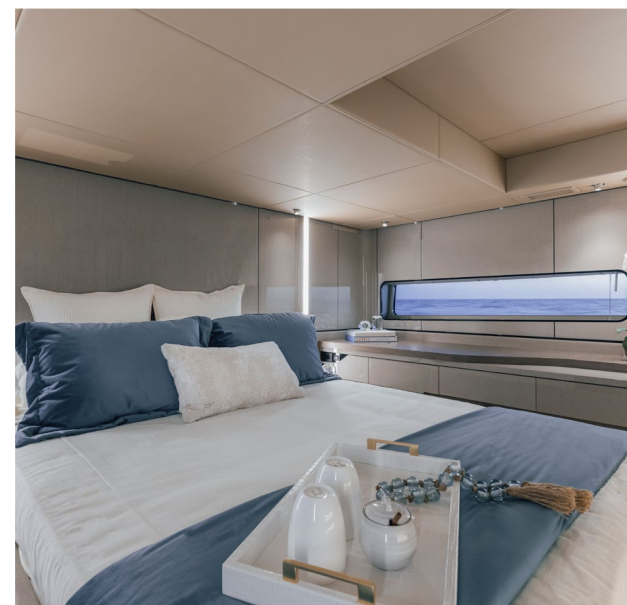

CRUISERS YACHTS

57FLV

57 FLY

The all-new 57 FLY redefines luxury on the water with a best-in-class flybridge, offering the most accommodations for entertaining, superior water interaction, and a fresh, modern interior—all while maintaining the iconic Cruisers Yachts DNA. Enjoy panoramic views, advanced helm controls, and ample seating on the flybridge. The main deck impresses with a state-of-the-art helm, versatile seating, and a fully equipped galley seamlessly connected to an inviting veranda, perfect for socializing. With an expansive bow, submersible swim platform, and lavish accommodations – including three staterooms, two interior heads, and a day head on the transom alongside optional crew quarters – the 57 FLY offers an unparalleled yachting experience.

MASTER STATEROOM – The opulent full-beam master stateroom boasts a generously sized queen berth flooded with natural light, offering a haven of comfort. The starboard side features two plush settees surrounding a table, creating a serene lounge area.

ACCOMODATIONS LEVEL

Master Stateroom Wine Cooler, 23 Bottle Capacity

PACKAGES

Exterior Pillow Package, Colors: Neutral, Blue or Orange

Crew's Quarters Package: Air Conditioning 6,000

BTU, 1.8 cu ft Fridge, Macerator w/Overboard Discharge