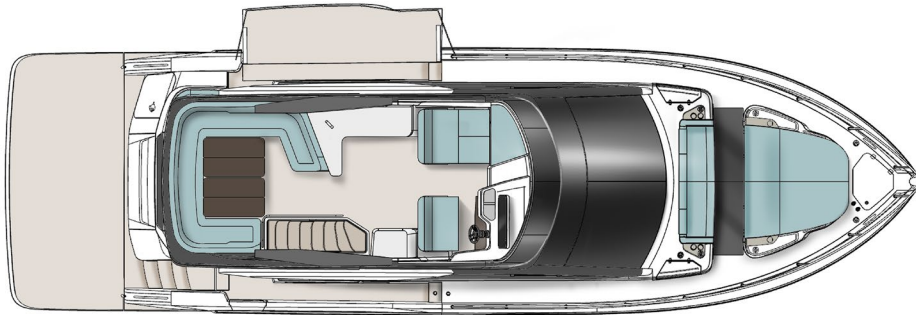

57FLV

LAYOUT & SPECIFICATIONS

Flybridge