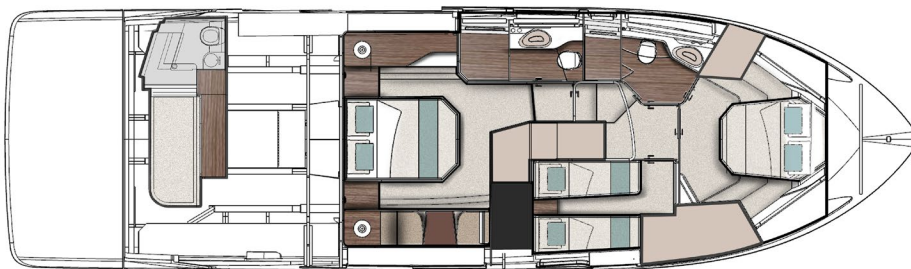

57FLV

LAYOUT & SPECIFICATIONS

Flybridge

Main Deck

Accommodations

SPECIFICATIONS

	IMPERIAL	METRIC
LOA	57'	17.4 m
BEAM	16'6"	5 m
BRIDGE CLEARANCE (TOP OF MAST LIGHT)	22' 9"	6.9 m
DRAFT	4'4"	1.3 m
FUEL CAPACITY	611 gal	231.9 L
WATER CAPACITY	150 gal	567.8 L
WASTE CAPACITY	95 gal	360 L
WEIGHT – DIESEL (DRY)	58,000 lbs	26308 kg
MAXIMUM TENDER WEIGHT	800 lbs	363 kg