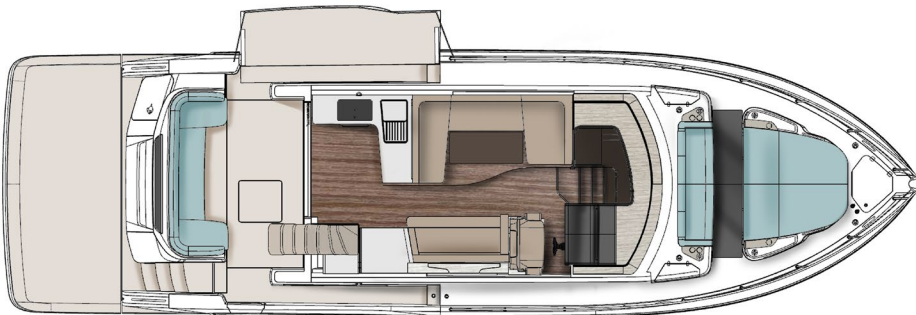

CRUISERS YACHTS

57FLV

57 FLY

The all-new 57 FLY redefines luxury on the water with a best-in-class flybridge, offering the most accommodations for entertaining, superior water interaction, and a fresh, modern interior—all while maintaining the iconic Cruisers Yachts DNA. Enjoy panoramic views, advanced helm controls, and ample seating on the flybridge. The main deck impresses with a state-of-the-art helm, versatile seating, and a fully equipped galley seamlessly connected to an inviting veranda, perfect for socializing. With an expansive bow, submersible swim platform, and lavish accommodations – including three staterooms, two interior heads, and a day head on the transom alongside optional crew quarters – the 57 FLY offers an unparalleled yachting experience.

FLYBRIDGE – The flybridge, a standout feature of this yacht, is equipped with a robust fiberglass hardtop. It offers ample seating for up to 12 guests on the aft U-shaped settee, complete with a hi-lo table, while the forward U-shaped seating provides room for an additional 3 guests, with convenient storage beneath.

MASTER STATEROOM – The opulent full-beam master stateroom boasts a generously sized queen berth flooded with natural light, offering a haven of comfort. The starboard side features two plush settees surrounding a table, creating a serene lounge area.

57FLV

LAYOUT & SPECIFICATIONS

Flybridge

Main Deck

Accommodations

SPECIFICATIONS

	IMPERIAL	METRIC
LOA	57'	17.4 m
BEAM	16'6"	5 m
BRIDGE CLEARANCE (TOP OF MAST LIGHT)	22' 9"	6.9 m
DRAFT	4'4"	1.3 m
FUEL CAPACITY	611 gal	231.9 L
WATER CAPACITY	150 gal	567.8 L
WASTE CAPACITY	95 gal	360 L
WEIGHT – DIESEL (DRY)	58,000 lbs	26308 kg
MAXIMUM TENDER WEIGHT	800 lbs	363 kg