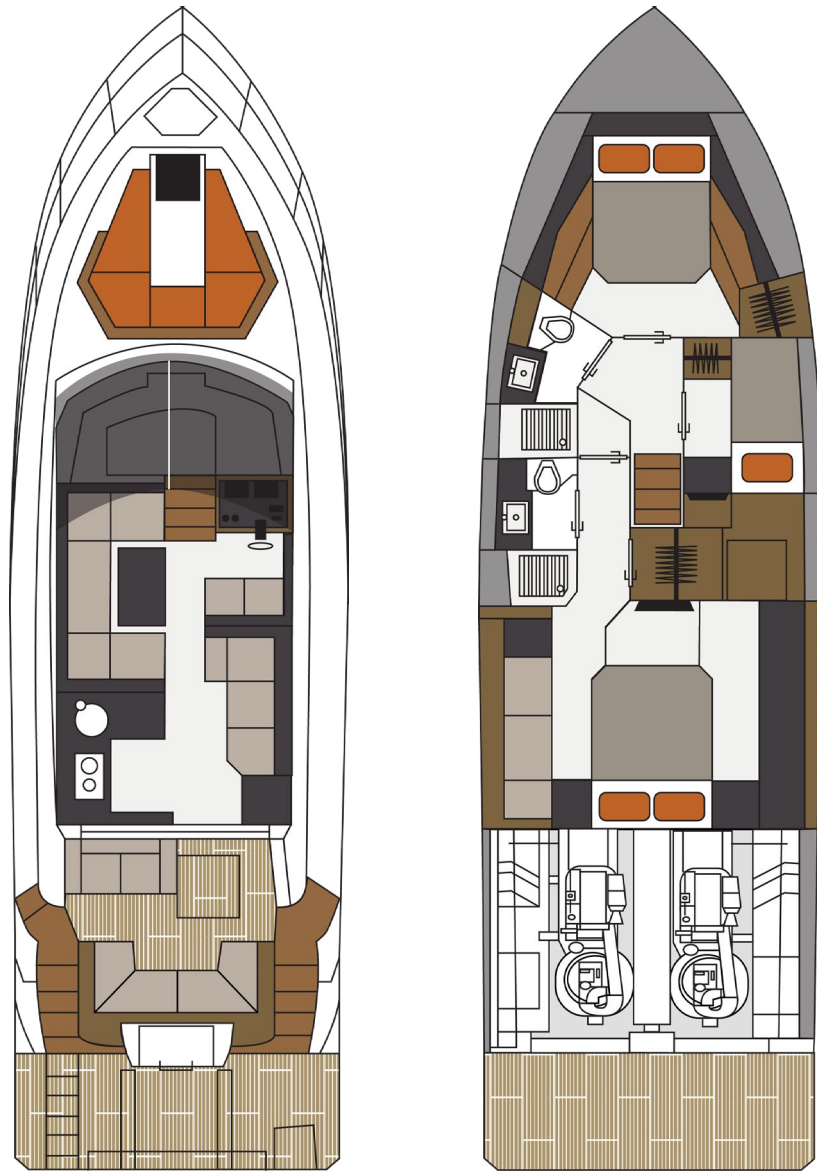

BOW SEATING – The 50 Cantius seems to have endless space. Take full advantage of all this yacht has to offer from bow to stern. Catch up on much needed conversations or escape the day-to-day with sunshine and beautiful views from the bow of this striking yacht.

MASTER STATEROOM – Surrounding the walk-around island berth you will find a café table tucked between two built-in seats, plus built-in nightstands and vanity. Additional hidden storage gives you all the room you need for life's necessities.

50 CANTIUS

LAYOUT & SPECIFICATIONS

Main Deck

Accommodations

SPECIFICATIONS

| | IMPERIAL | METRIC |
|---|------------|----------|
| LOA | 49' 5" | 16 m |
| BEAM | 15' | 4.57 m |
| BRIDGE CLEARANCE (TOP OF MAST LIGHT) | 16' 1" | 4.9 m |
| DRAFT | 52" | 1.32 m |
| FUEL CAPACITY | 454 gal | 1719 L |
| WATER CAPACITY | 111 gal | 420 L |
| WASTE CAPACITY | 71 gal | 269 L |
| WEIGHT – DIESEL (DRY) | 36,000 lbs | 16329 kg |