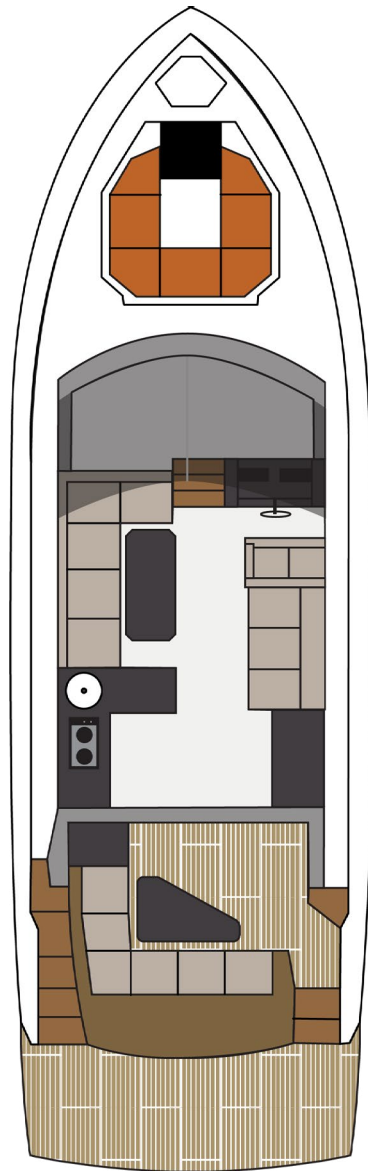

UPPER SALON – The windows along with retractable sunroof allow for 360-degree views. The upper salon features a L-shaped dinette, couch, and full-sized galley. For optimal entertainment, the patio door opens to the port side allowing the salon galley and the cockpit dinette to become one.

BOW LOUNGE – The spacious design and high-end lounge pads provide the perfect space for getting away. Let the stress fade away as the sunshine and wind wash over you aboard the incredibly stylish 46 Cantius.

AFT STATEROOM – The master stateroom features a comfortable queen berth and the convenience of a well-appointed private head. You'll love having a space to call your own aboard the playful and exquisitely designed 46 Cantius.

46 CANTIUS

LAYOUT & SPECIFICATIONS

Main Deck

Accommodations

SPECIFICATIONS

| | IMPERIAL | METRIC |
|---|------------|----------|
| LOA | 46' 11" | 14.3 m |
| BEAM | 14' 9" | 4.5 m |
| BRIDGE CLEARANCE (TOP OF MAST LIGHT) | 14' 3" | 4.3 m |
| DRAFT | 39" | 1 m |
| FUEL CAPACITY | 358 gal | 1355 L |
| WATER CAPACITY | 100 gal | 379 L |
| WASTE CAPACITY | 50 gal | 189.3 L |
| WEIGHT – DIESEL (DRY) | 32,200 lbs | 14606 kg |