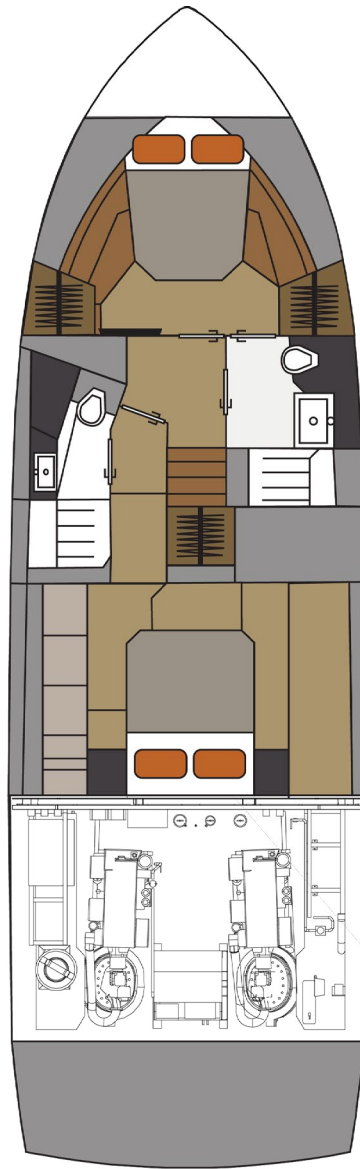

AFT STATEROOM – The master stateroom features a comfortable queen berth and the convenience of a well-appointed private head. You'll love having a space to call your own aboard the playful and exquisitely designed 46 Cantius.

46 CANTIUS

LAYOUT & SPECIFICATIONS

Main Deck

Accommodations

SPECIFICATIONS

| | IMPERIAL | METRIC |
|---|------------|----------|
| LOA | 46' 11" | 14.3 m |
| BEAM | 14' 9" | 4.5 m |
| BRIDGE CLEARANCE (TOP OF MAST LIGHT) | 14' 3" | 4.3 m |
| DRAFT | 39" | 1 m |
| FUEL CAPACITY | 358 gal | 1355 L |
| WATER CAPACITY | 100 gal | 379 L |
| WASTE CAPACITY | 50 gal | 189.3 L |
| WEIGHT – DIESEL (DRY) | 32,200 lbs | 14606 kg |