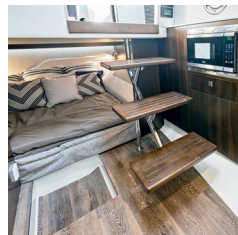

HULL COLORS

ENGINE COLORS

HARDTOP COLORS

FLOORING

Amtico

INTERIOR WOOD