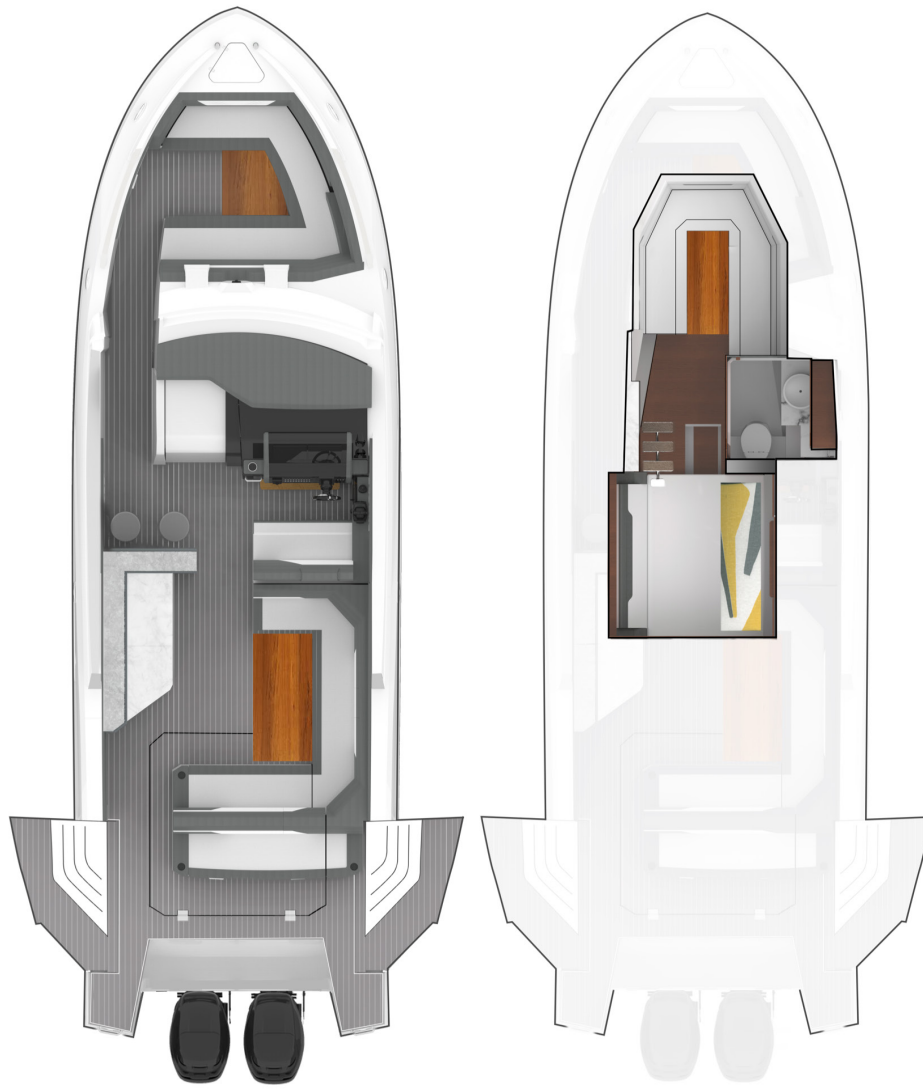

CRUISERS YACHTS

42 GLS OB

42 GLS OB

Continuing the adventure seeking legacy of the GLS series comes the 42 GLS OB. With dual beach doors, a U-shaped dinette, galley with a raised wet bar, and a spacious bow, the entertainment possibilities are endless. The lower cabin features an aft stateroom and U-shaped dinette that converts into a berth. A full galley and standing head with shower complete this remarkable yacht.

BOW SEATING – The bow seating features a table that easily converts into a sunpad, Rockford Fosgate speakers, and multiple cupholders. An optional foredeck shade keeps your guests nice and cool.

HELM – The helm aboard the 42 GLS is impeccably designed with Simrad electronics and joystick piloting. The conductive phone charging pad and optional ice maker below the bolster helm chair can make any captain feel comfortable out at sea.

LOWER SALON – The lower salon features a U-shaped dinette that converts into a spacious berth. The lower galley is complete with a fridge, microwave, and optional TV.

42 GLS_{OB}

LAYOUT & SPECIFICATIONS

Main Deck

Accommodations

SPECIFICATIONS

| | IMPERIAL | METRIC |
|---|------------|----------|
| LOA – OUTBOARDS DOWN | 42' 4" | 12.9 m |
| LOA – OUTBOARDS UP | 43' 11" | 13.4 m |
| BEAM | 12' 11" | 3.94 m |
| BRIDGE CLEARANCE (TOP OF MAST LIGHT) | 12' 4" | 3.76 m |
| DRAFT DOWN | 46.5" | 1.18 m |
| DRAFT UP | 28.5" | 0.72 m |
| FUEL CAPACITY | 384 gal | 1454 L |
| WATER CAPACITY | 50 gal | 189.3 L |
| WASTE CAPACITY | 31 gal | 117.3 L |
| WEIGHT – DRY | 24,767 lbs | 11234 kg |