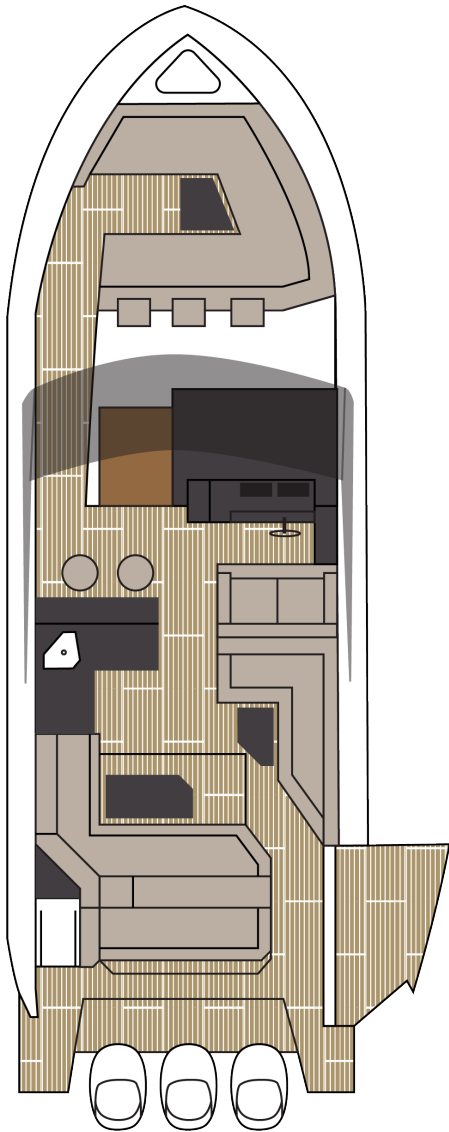

Main Deck

Accommodations

SPECIFICATIONS

	IMPERIAL	METRIC
LOA – OUTBOARDS DOWN	38'	11.58 m
LOA – OUTBOARDS UP	40' 3"	12.27 m
BEAM	12' 6"	3.8 m
BRIDGE CLEARANCE (TOP OF MAST LIGHT)	12' 8"	3.86 m
DRAFT DOWN	38.5"	0.98 m
DRAFT UP	24.5"	0.62 m
FUEL CAPACITY	335 gal	1268 L
WATER CAPACITY	50 gal	189.3 L
WASTE CAPACITY	31 gal	117.3 L
WEIGHT – DRY	18,640 lbs	8455 kg

*** Weight, Bridge Clearance, Draft subject to change ***

*** Consumable liquids may be less than max capacity ***