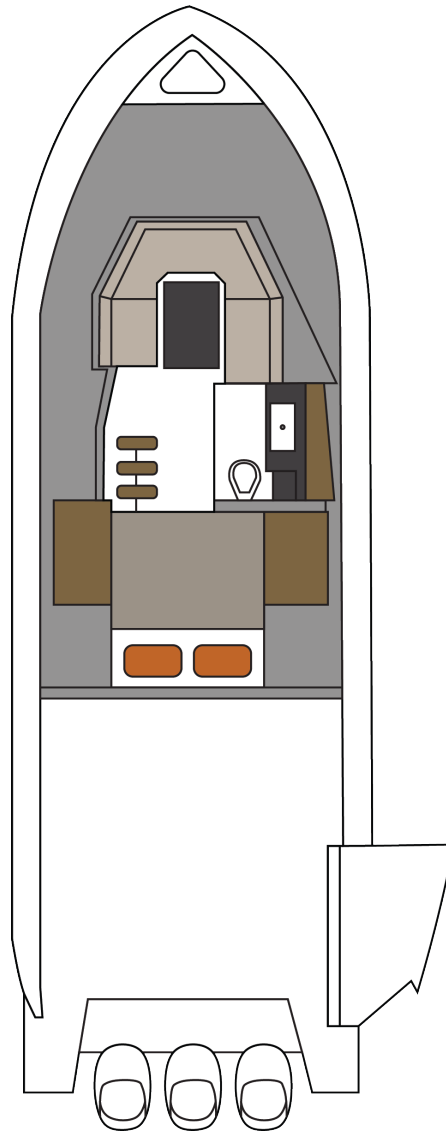

Accommodations