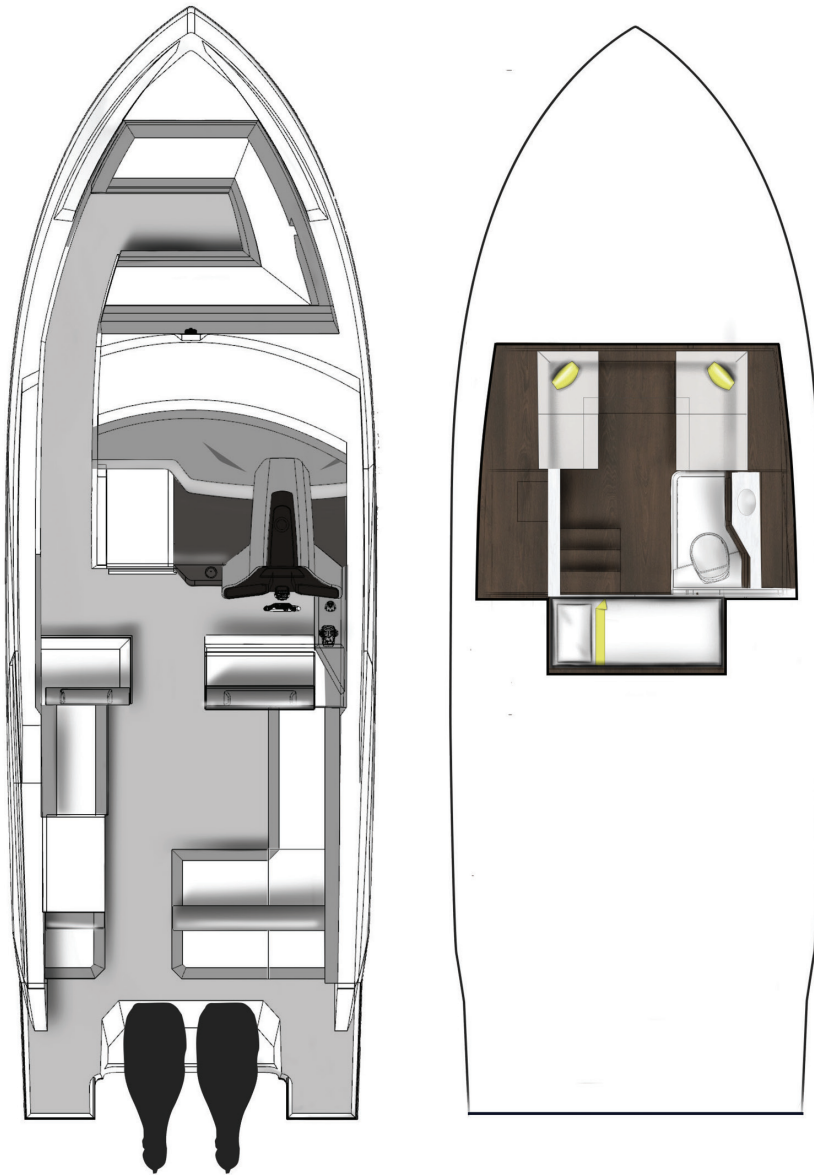

CRUISERS YACHTS

34 GLS OB

34 GLS OB

Designed for fun-filled days on the water, the 34 GLS OB brings spirited performance and easygoing entertaining together in a stylish, open layout. A spacious cockpit with versatile L-shaped seating sets the stage for sun-soaked lounging, lively gatherings, and everything in between. Below deck, a convertible dinette and comfortable amenities make it easy to stretch the day into an overnight escape.

COCKPIT – The 34 GLS's cockpit features two cockpit L-shaped seating areas. The portside seating has an adjustable backrest that when flipped in the aft facing position, makes a companion seat. On the larger starboard side, the aft backrest can be flipped into the forward position to create a large aft-facing sunpad. There is also a personal, aft-facing seat on the port side.

BOW SEATING – The bow seating features a table that easily converts into a sunpad, Rockford Fosgate speakers, and multiple cupholders. An optional foredeck shade keeps your guests nice and cool.

LOWER SALON – The lower salon features a dinette that converts into a spacious berth. The lower galley is complete with a fridge, microwave, and TV.

Main Deck

Accommodations

SPECIFICATIONS

	IMPERIAL	METRIC
LOA – OUTBOARDS DOWN	35' 10"	10.9 m
LOA – OUTBOARDS UP	38' 4"	11.7 m
BEAM	11' 10"	3.6 m
BRIDGE CLEARANCE (TOP OF MAST LIGHT)	12' 11"	3.94 m
DRAFT DOWN	42"	1.1 m
DRAFT UP	26"	0.7 m
FUEL CAPACITY	217 gal	821 L
WATER CAPACITY	25 gal	94.63 L
WASTE CAPACITY	25 gal	94.63 L
WEIGHT – DRY	15,800 lbs	7167 kg