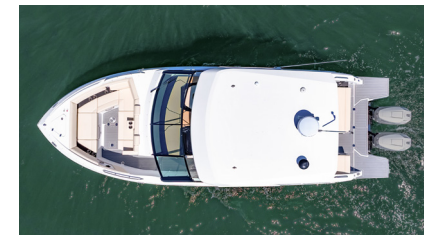

HULL COLORS

ENGINE COLORS

HARDTOP COLORS

White

FLOORING

INTERIOR WOOD